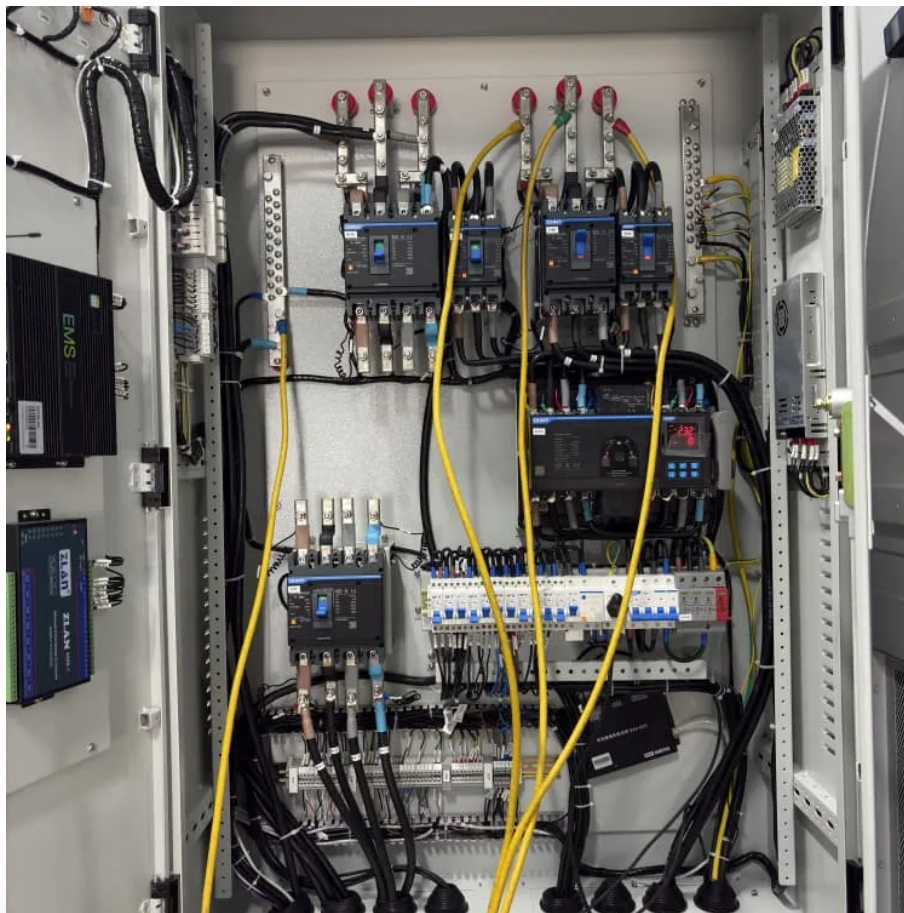

Outdoor electric awning with its own power supply

Overview

Why should you buy an Electric patio awning?

Enjoy your outdoor at all times, even during the hottest hours. Fitted with a sun sensor, your electric awning closes or opens automatically to ensure that your terrace is always comfortable, both at lunch and during long summer evenings. Enjoy the benefits of smart patio awnings! Somfy motors makes awnings electrically operable.